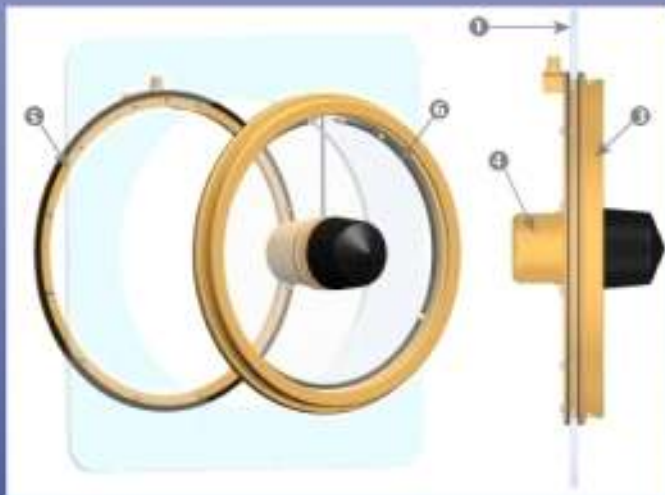

# Hatchways and Windows

We produce windows and hatchways according to standards BSMA 24, 25 and ISO 3903, 1751 on standard dimensions and also accorded to order, as well as supply of Windscreen Wipers and Clear Views.