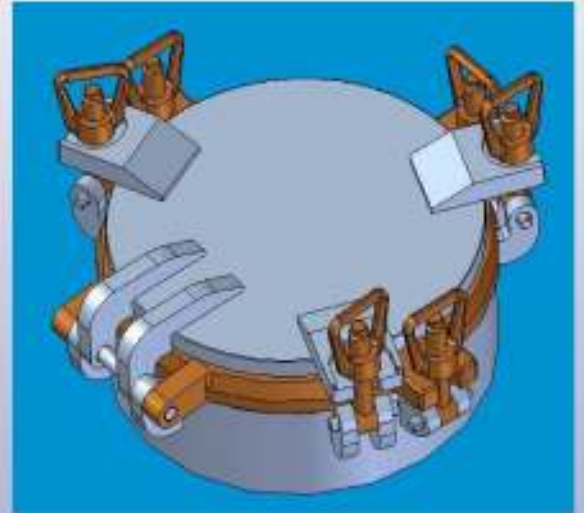

# Hatchways and Windows

We produce windows and hatchways according to standards BSMA 24, 25 and ISO 3903, 1751 on standard dimensions and also accorded to order, as well as supply of Windscreen Wipers and Clear Views.